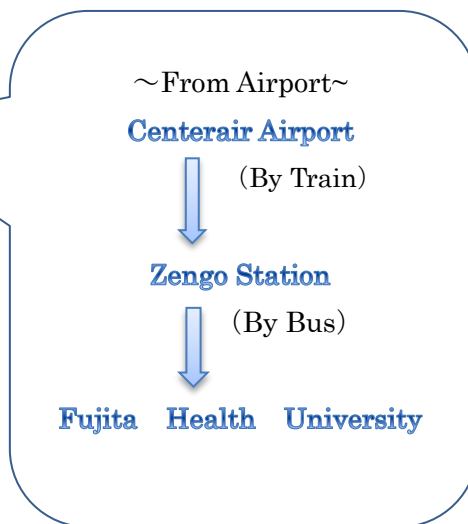

Access Information ~From Nagoya Airport~

From Centrair (NGO) Airport to the nearest station "Zengo Station"

◆Area Map

◆Airport Map

You can take Nagoya Railroad "MEITETSU train" from Centrair Airport. The train station "Central Japan International Airport Station(中部国際空港駅)" is located on the 2nd floor of the Airport Access Plaza, which is connected to the Passenger Terminal Bldg. by the connection passage.

*We would recommend you to exchange your money in advance. There is no place to exchange money on our campus.

◆Train & Bus Transportation

From the airport station, you would change the train at "Jingumae Station" to arrive at "Zengo Station," the closest station to our campus.