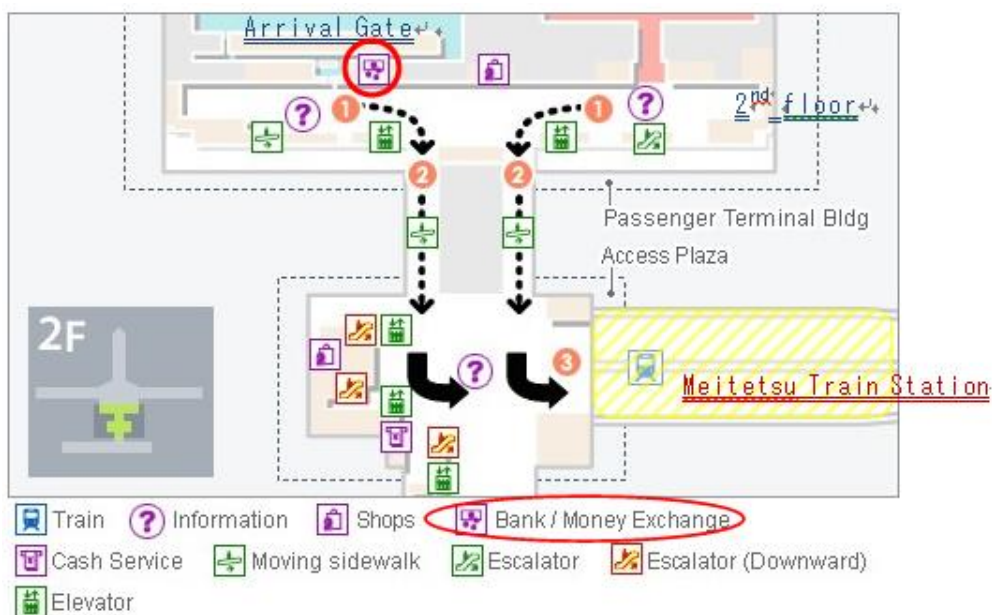

Access Information ~From Nagoya Airport~

From Centrair (NGO) Airport to the nearest station "Zengo Station"

◆Area Map

◆Airport Map

You can take Nagoya Railroad "MEITETSU train" from Centrair Airport. The train station "Central Japan International Airport Station(中部国際空港駅)" is located on the 2nd floor of the Airport Access Plaza, which is connected to the Passenger Terminal Bldg. by the connection passage.

*We would recommend you to exchange your money in advance. There is no place to exchange money on our campus.

◆Train & Bus Transportation

From the airport station, you would change the train at "Jingumae Station" to arrive at "Zengo Station," the closest station to our campus.