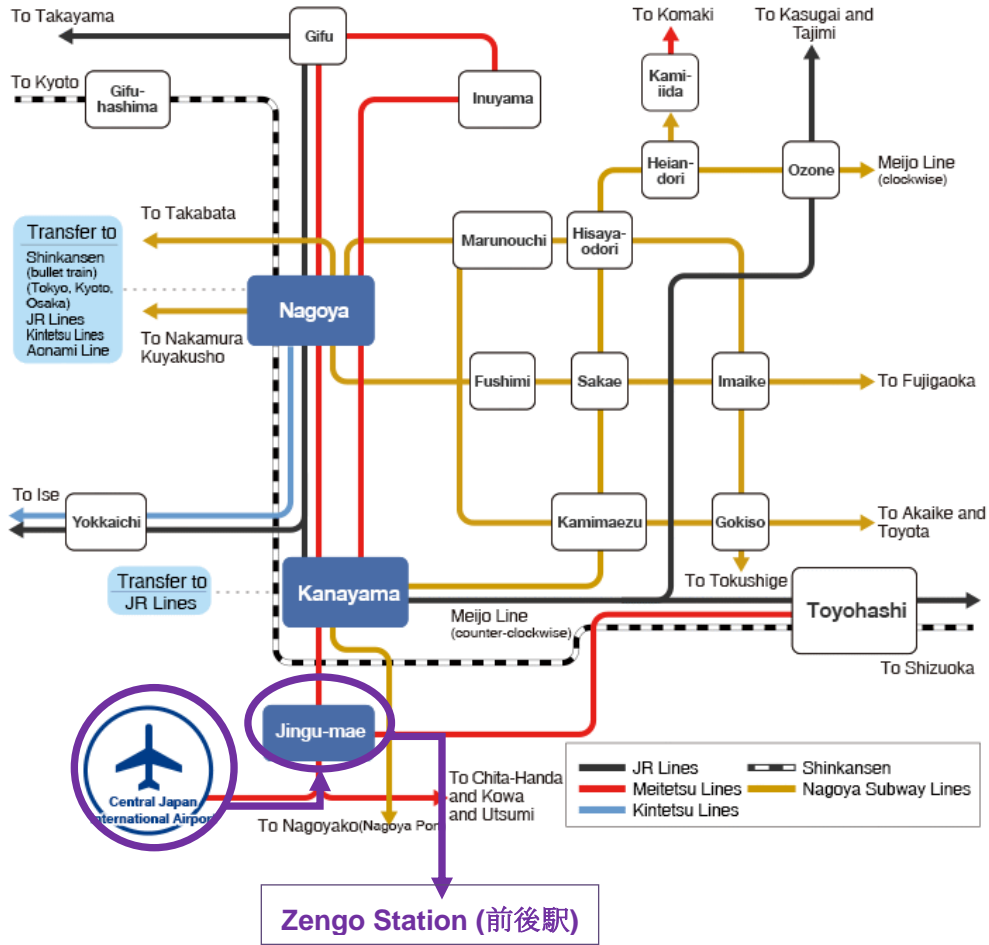

Meitetsu Railway map

Link: Meitetsu Railway Company (<http://www.meitetsu.co.jp/english/transport/index.html>)