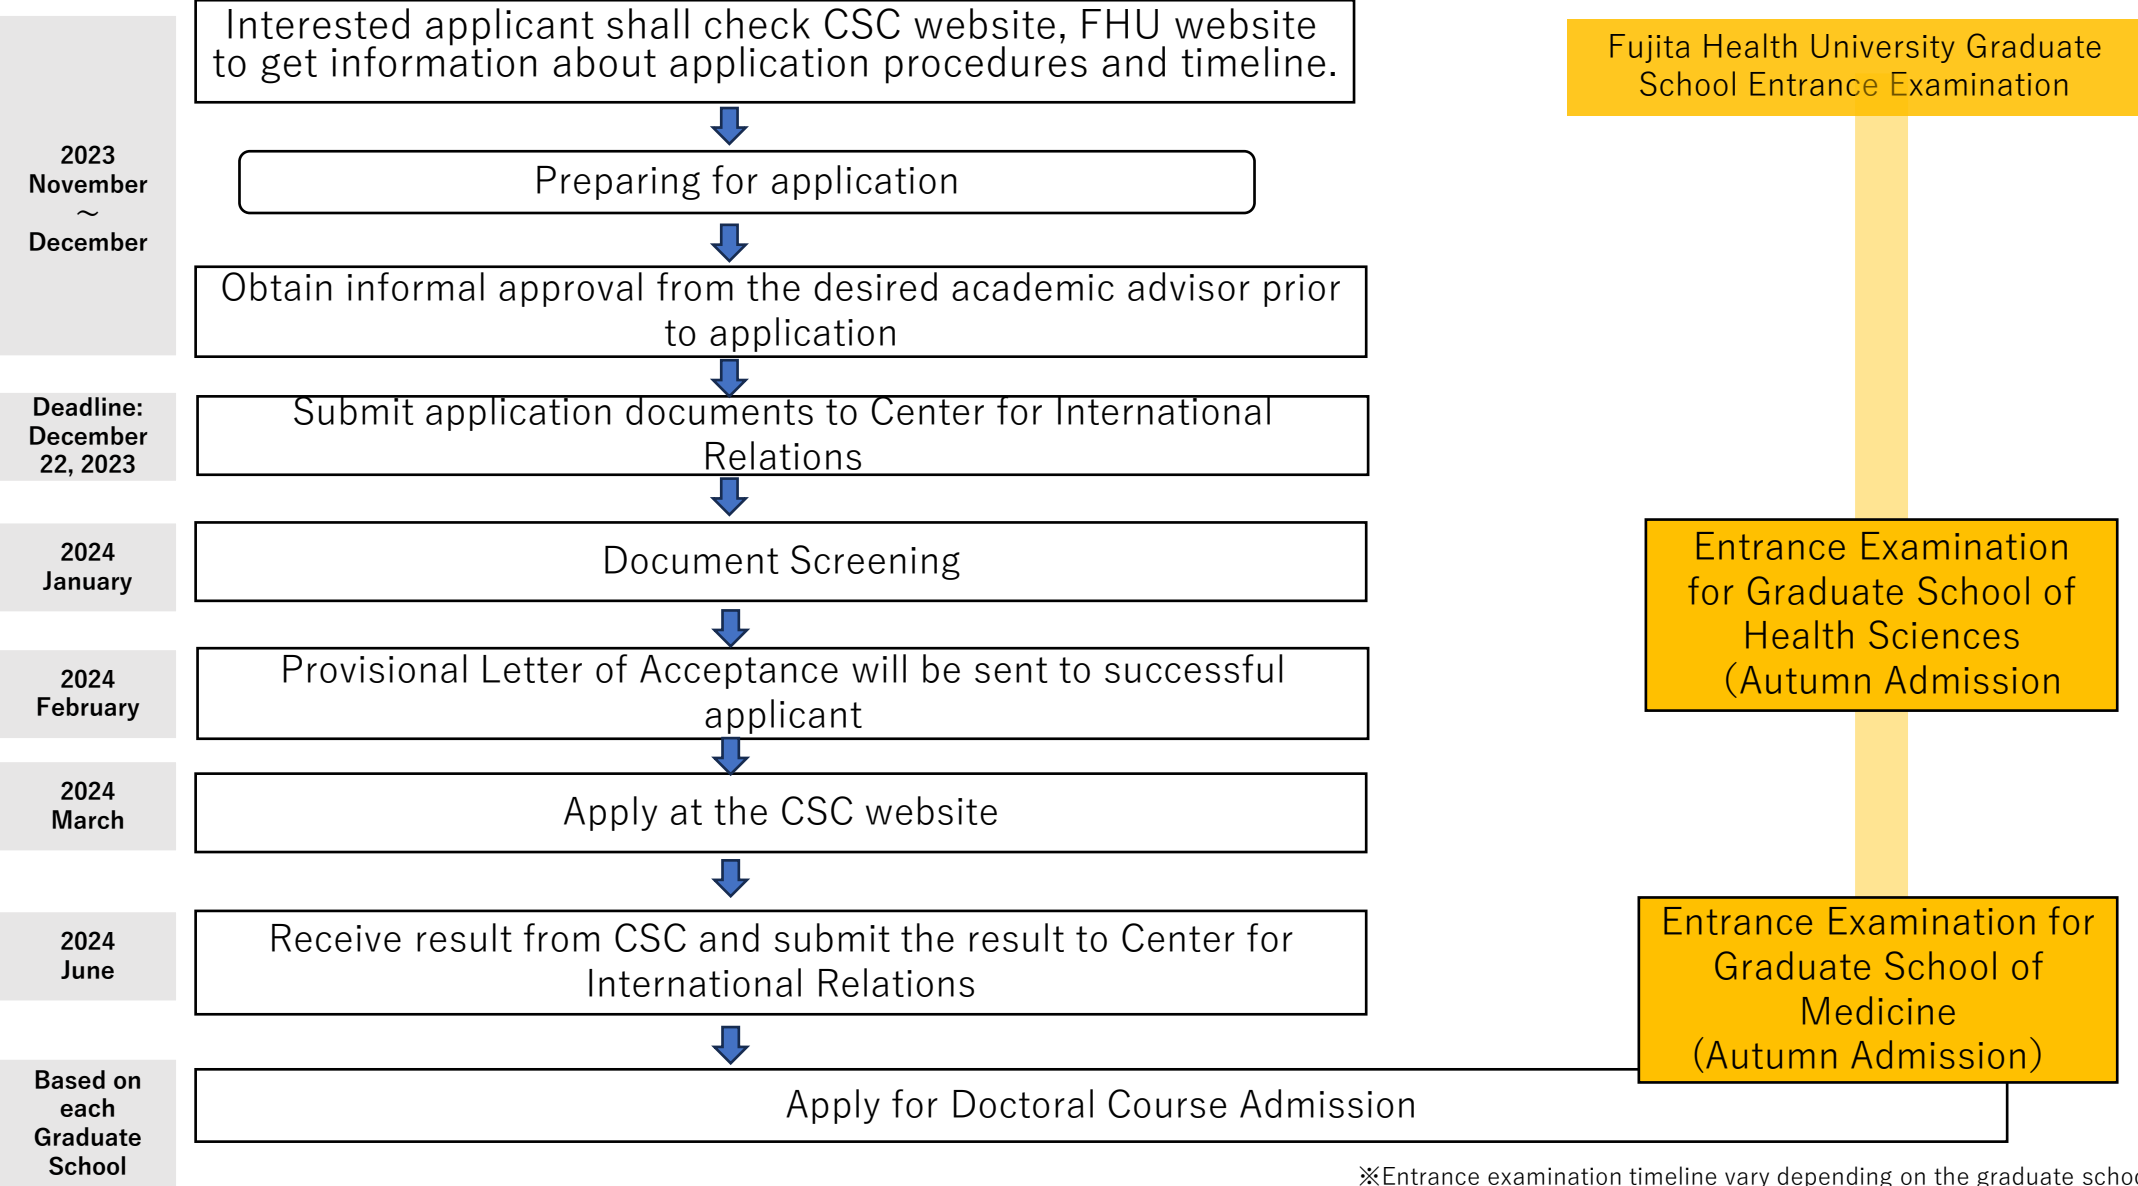

2024CSC-FHU Scholarship Application Flow

※Entrance examination timeline vary depending on the graduate school and enrollment period. Please check the application guidelines for entrance exams other than those listed above.